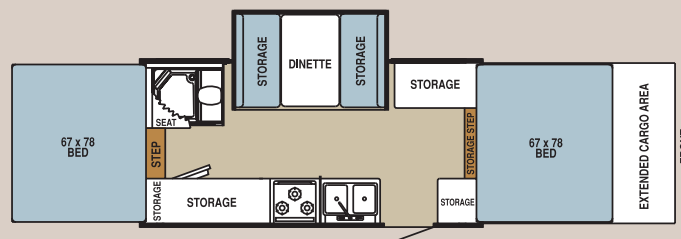

# 2006 Starcraft® 36RT

Easy to tow and ready to go, the 36RT folding camping trailer, with sleeping accommodations for six adults, will transport both cargo and comfort to your next off-road destination.

The extra-long 96" diamond plate cargo deck makes it easy to take along all your extra gear and has the capacity for motorcycles or ATVs.

The 36RT features a complete galley, a space expanding slideout dinette, king-size bunkends with heated innerspring mattresses, as well as toilet and shower facilities and a full 7'3" of interior headroom. You'll find the convenience of Starcraft's 36RT to be ideally equipped for your next weekend adventure.

## WEIGHTS, MEASUREMENTS & CAPACITIES

GVWR (gross vehicle weight rating – lbs.)	7000
GVW (gross vehicle weight – approx. lbs.)	3959
Base/Dry Hitch Weight (approx. lbs.)	410
Base/Dry Axle Weight (approx. lbs.)	3549
Trailer Size – closed (add 11" for spare tire & carrier) – Center of Ball to Bumper	26' 8" x 7' 2"
Height (closed)	76"
Trailer Length (open)	32' 3"
Interior Height (open)	7' 3"
Interior Width (open)	8' 8"
Tire Size – Radial Mud (includes spare)	15"
Furnace w/Electronic Ignition	16M BTU
6-Gallon LP Water Heater	X
Freshwater Tank	35 gal. under floor
12-Volt Demand Quiet Water Pump	X
Double 20# LP Tanks w/Auto Regulator	X
Power Center w/Battery Charger	30 amps
E-Z Lube™ Leaf Spring Axles	X
Ball Coupler	2 5/16"
A&E Systems Deluxe Awning w/Awning Rail	13'
Sleeping Capacity	6