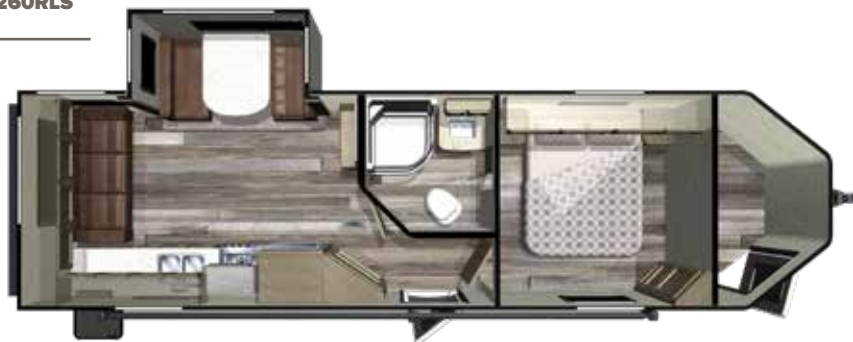

260RLS

TAKE A 360° TOUR OF THE GPS
TRAVEL TRAILERS
AT STARCRAFTCAMPING.COM